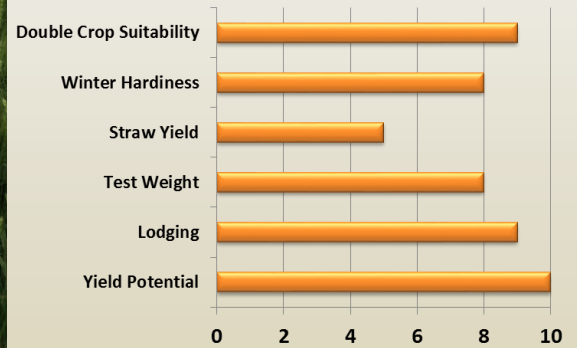

Characteristics 10=best