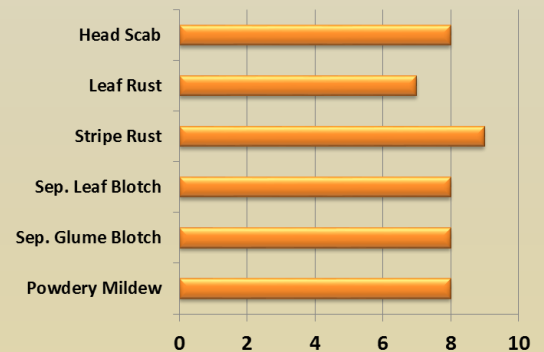

Disease Ratings 10=best

www.AgriMAXXWheat.com

www.facebook.com/agrimaxxwheat

Follow us on Twitter @agrimaxxwheat